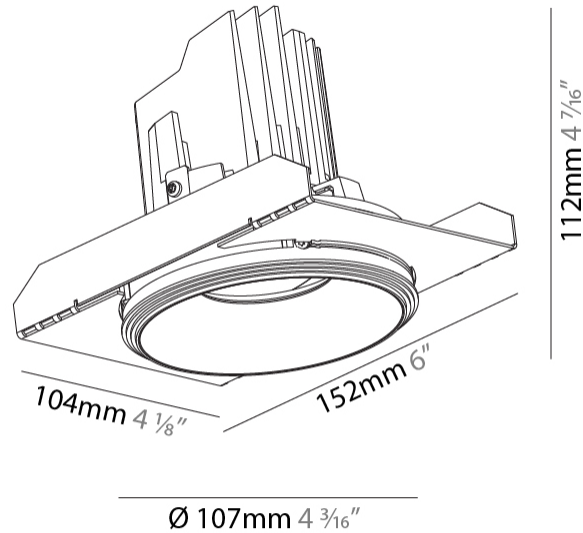

PHYSICAL

Shape: Round
Diameter (mm): 107
Diameter (in): 4 3/16
Height (mm): 112
Height (in): 4 7/16
Ceiling Thickness (mm): 10 / 12.5 / 15 / 25
Ceiling Thickness (in): 3/8 or 1/2 or 9/16 or 1
Min. Recessing Depth (mm): 130
Min. Recessing Depth (in): 5 1/8
Light Distribution: Adjustable / Downlight
Weight (kg): 0.609
Weight (lbs): 1.34
Fixture Finish: SSR / BKV / CWI / CRY / HAB / LAG / UFT / ITA / RUA / RUR / MIC / FTG / MYG / TWT / LOD / PUS / FRO / FUP / KIA / POP / BLS / SPG / MEY / GOH / GUM / CHC / COM / ABZ / JAG / OBR / MOS / ROR
Fixture Material: Aluminum Die Cast
Cut-out Measurements: $\square$ 111mm / 4 3/8"
Upon Request: Unique Ceiling Thickness

ELECTRICAL

Lamp Type: LED (Zhaga Standard)
Input Wattage (W): 16.5
Total Output Wattage (W): 14.7
Dimming: Dali Dimming
Driver Included: No
Driver Location: Recessed Housing
Driver Type: Constant Current - 120Vac
Driver Class: Class 2
Housing: See Components
Input Voltage (V): 120
Constant Current (MA): 350

LED

Number of LEDs: 1
Max. Delivered Lumen (lm): 770
Nominal Lumen (lm): 1140
CRI: >90 CRI
Lamp Life (hrs): 50000
Upon Request: RGB-W Tunable White Special Color Temperature Special LED

OPTICAL

Reflector: 20 / 40 / 60
Adjustability: Rotational 355°; Tilt 10°
Upon Request: Special Beam Angles

RATINGS AND CERTIFICATIONS

Certified By: Certified for North American Standards
IP rating: IP20