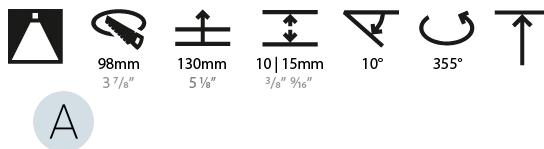

GENERAL

Series: Bioniq
Subseries: Bioniq Round Semi Adjustable
Brand: Prolight
Division: Architectural
Mounting Type: Recessed
Mounting Location: Ceiling
Subcategory: Downlight

PHYSICAL

Shape: Round
Diameter (mm): 107
Diameter (in): 4 3/16
Height (mm): 112
Height (in): 4 7/16
Ceiling Thickness (mm): 10 / 12.5 / 15
Ceiling Thickness (in): 3/8 or 1/2 or 9/16
Min. Recessing Depth (mm): 130
Min. Recessing Depth (in): 5 1/8
Light Distribution: Adjustable / Downlight
Weight (kg): 0.435
Weight (lbs): 0.96
Fixture Finish: SSR / BKV / CWI / CRY / HAB / LAG / UFT / ITA / RUA / RUR / MIC / FTG / MYG / TWT / LOD / PUS / FRO / FUP / KIA / POP / BLS / SPG / MEY / GOH / GUM / CHC / COM / ABZ / JAG / OBR / MOS / ROR
Fixture Material: Aluminum Die Cast
Cut-out Measurements: 98mm / 3 7/8"

ELECTRICAL

Lamp Type: LED (Zhaga Standard)
Total Output Wattage (W): 15
Dimming: Dali Dimming
Driver Included: No
Driver Location: Recessed Housing
Driver Type: Constant Current - 120Vac
Housing: See components
Input Voltage (V): 120
Constant Current (MA): 350

LED

Number of LEDs: 1
Color Temperature (°K): Warm Dim
Max. Delivered Lumen (lm): 760
Nominal Lumen (lm): 1140
CRI: >90 CRI
Lamp Life (hrs): 50000

OPTICAL

Reflector: 20 / 40 / 60
Adjustability: Rotational 355°, Tilt 10°

RATINGS AND CERTIFICATIONS

Certified By: Certified for North American Standards
IP rating: IP20