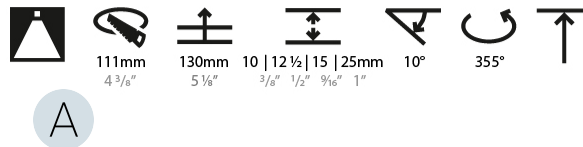

PHYSICAL

Shape: Round
Diameter (mm): 107
Diameter (in): 4 3/16
Height (mm): 112
Height (in): 4 7/16
Ceiling Thickness (mm): 10 / 12.5 / 15 / 25
Ceiling Thickness (in): 3/8 or 1/2 or 9/16 or 1
Min. Recessing Depth (mm): 130
Min. Recessing Depth (in): 5 1/8
Light Distribution: Adjustable / Downlight
Weight (kg): 0.609
Weight (lbs): 1.34
Fixture Finish: SSR / BKV / CWI / CRY / HAB / LAG / UFT / ITA / RUA / RUR / MIC / FTG / MYG / TWT / LOD / PUS / FRO / FUP / KIA / POP / BLS / SPG / MEY / GOH / GUM / CHC / COM / ABZ / JAG / OBR / MOS / ROR
Fixture Material: Aluminum Die Cast
Cut-out Measurements: $\square$ 111mm / 4 3/8"
Upon Request: Unique Ceiling Thickness

ELECTRICAL

Lamp Type: LED (Zhaga Standard)
Input Wattage (W): 16.5
Total Output Wattage (W): 14.7
Dimming: Dali Dimming
Driver Included: No
Driver Location: Recessed Housing
Driver Type: Constant Current - 120Vac
Driver Class: Class 2
Housing: See Components
Input Voltage (V): 120
Constant Current (MA): 350

LED

Number of LEDs: 1
Max. Delivered Lumen (lm): 770
Nominal Lumen (lm): 1140
CRI: >90 CRI
Lamp Life (hrs): 50000
Upon Request: RGB-W Tunable White Special Color Temperature Special LED

OPTICAL

Reflector: 20 / 40 / 60
Adjustability: Rotational 355°; Tilt 10°
Upon Request: Special Beam Angles

RATINGS AND CERTIFICATIONS

Certified By: Certified for North American Standards
IP rating: IP20