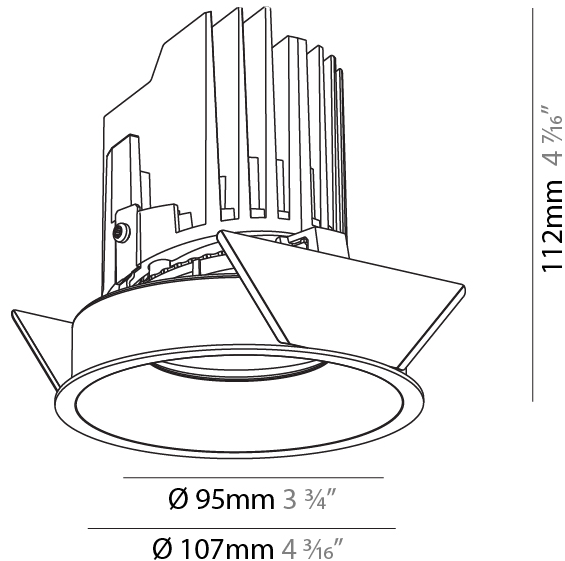

GENERAL

Series: Bioniq
Subseries: Bioniq Round Semi Adjustable
Brand: Prolight
Division: Architectural
Mounting Type: Recessed
Mounting Location: Ceiling
Subcategory: Downlight

PHYSICAL

Shape: Round
Diameter (mm): 107
Diameter (in): 4 3/16
Height (mm): 112
Height (in): 4 7/16
Ceiling Thickness (mm): 10 / 12.5 / 15
Ceiling Thickness (in): 3/8 or 1/2 or 9/16
Min. Recessing Depth (mm): 130
Min. Recessing Depth (in): 5 1/8
Light Distribution: Adjustable / Downlight
Weight (kg): 0.435
Weight (lbs): 0.96
Fixture Finish: SSR / BKV / CWI / CRY / HAB / LAG / UFT / ITA / RUA / RUR / MIC / FTG / MYG / TWT / LOD / PUS / FRO / FUP / KIA / POP / BLS / SPG / MEY / GOH / GUM / CHC / COM / ABZ / JAG / OBR / MOS / ROR
Fixture Material: Aluminum Die Cast
Cut-out Measurements: 98mm / 3 7/8"

ELECTRICAL

Lamp Type: LED (Zhaga Standard)
Total Output Wattage (W): 15
Dimming: Dali Dimming
Driver Included: No
Driver Location: Recessed Housing
Driver Type: Constant Current - 120Vac
Housing: See components
Input Voltage (V): 120
Constant Current (MA): 350

LED

Number of LEDs: 1
Color Temperature (°K): Warm Dim
Max. Delivered Lumen (lm): 760
Nominal Lumen (lm): 1140
CRI: >90 CRI
Lamp Life (hrs): 50000

OPTICAL

Reflector: 20 / 40 / 60
Adjustability: Rotational 355°, Tilt 10°

RATINGS AND CERTIFICATIONS

Certified By: Certified for North American Standards
IP rating: IP20